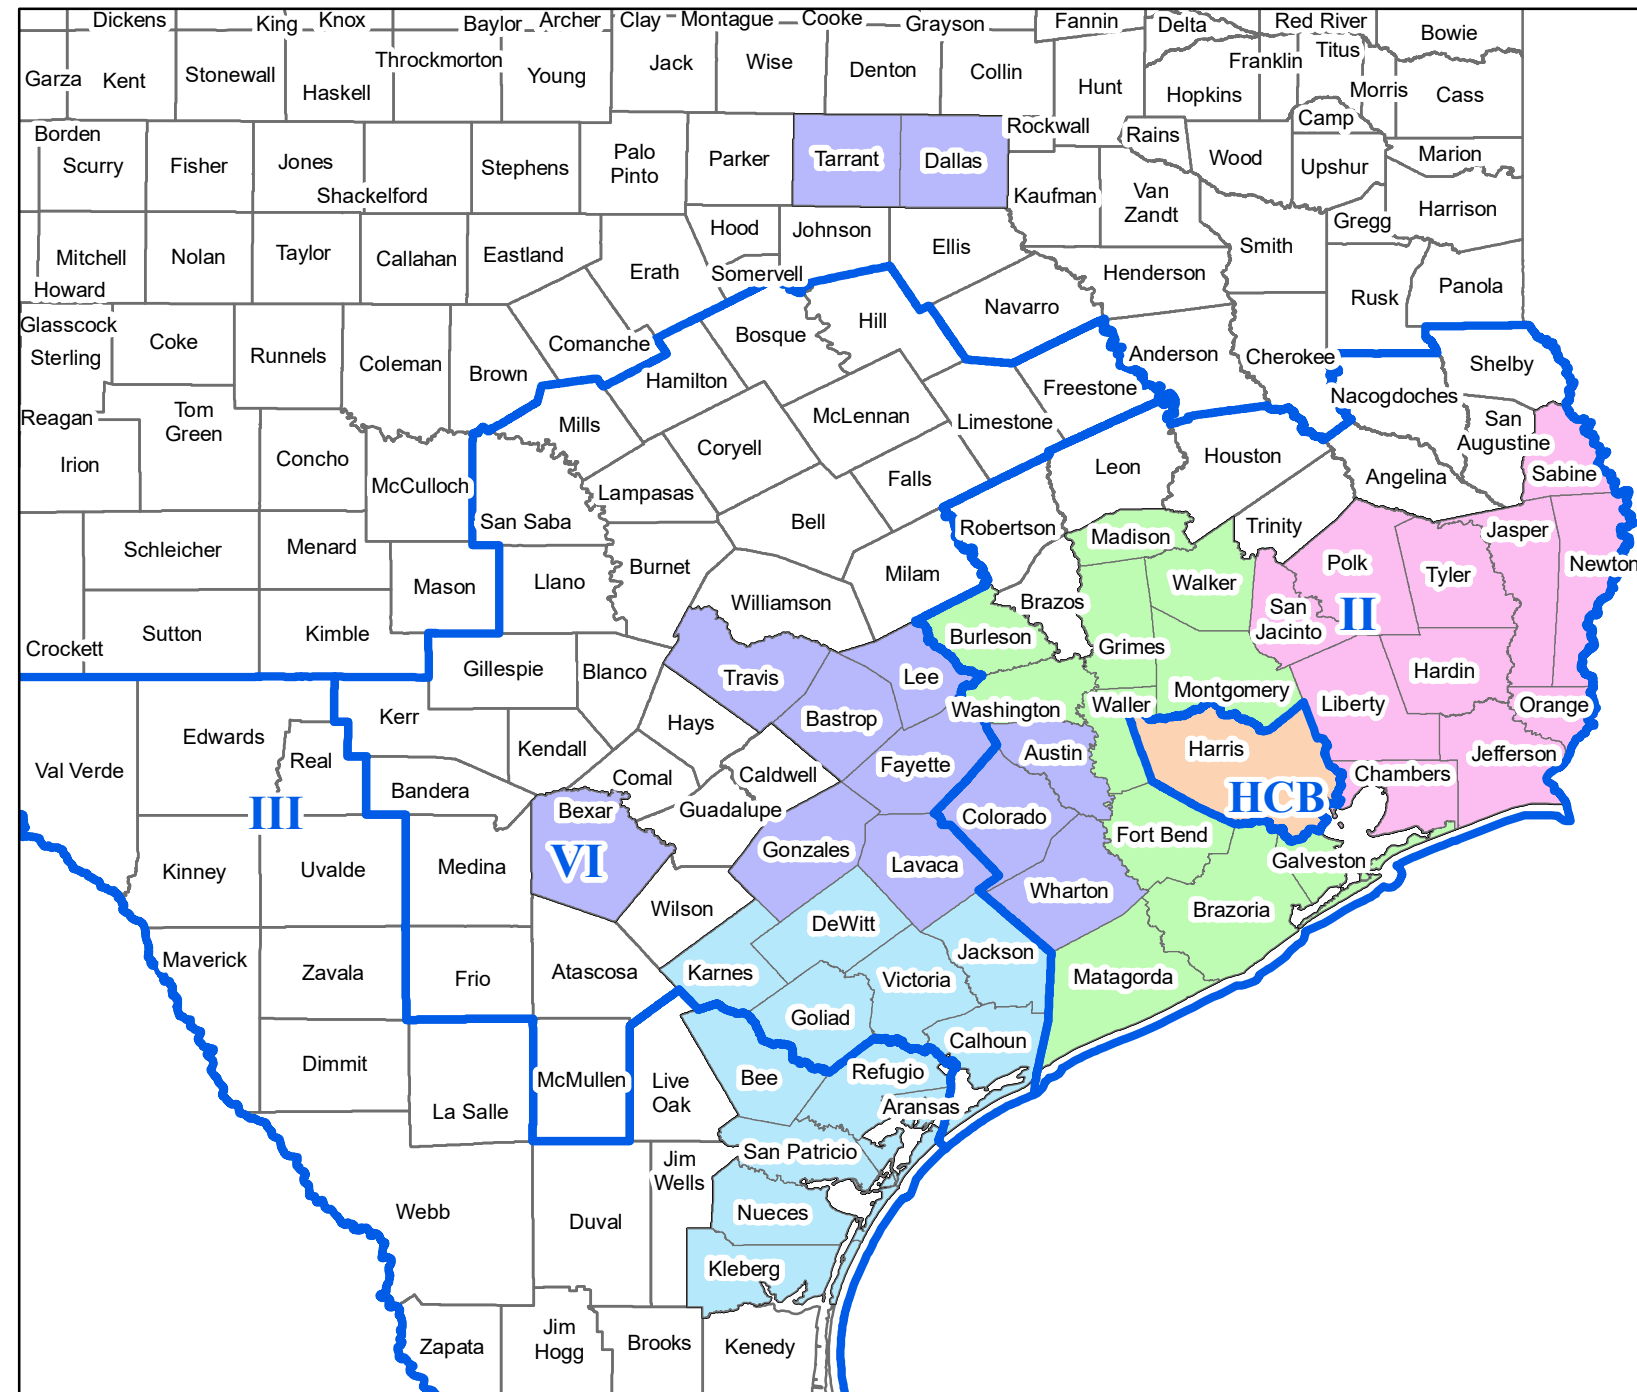

FEMA-4332-DR-TX - Hurricane Harvey

PA County Breakout

FEMA

Legend

- Branches

Breakout

- Beaumont East
- Beaumont West
- Corpus
- Harris
- JFO
- County